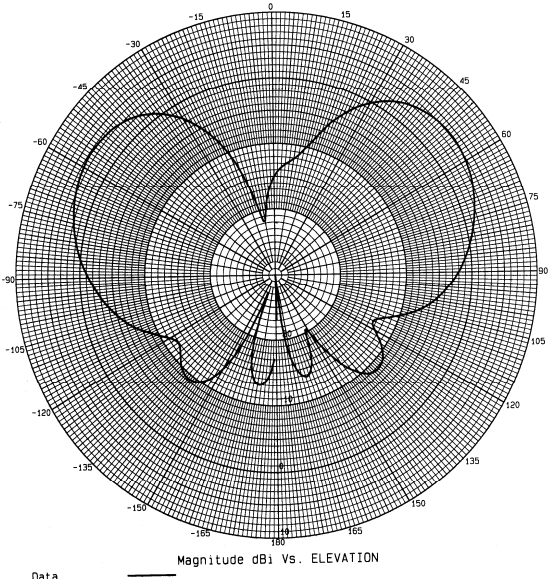

# LMW-UMB-3C2C

Low Profile Mobile Wideband Antenna  
800-2200 MHz

**LMW Series @ 850 MHz – Elevation Plot**

**LMW Series @ 1900 MHz – Elevation Plot**

**LMR Series @ 850 MHz – Azimuth Plot**

**LMR Series @ 1900 MHz – Azimuth Plot**