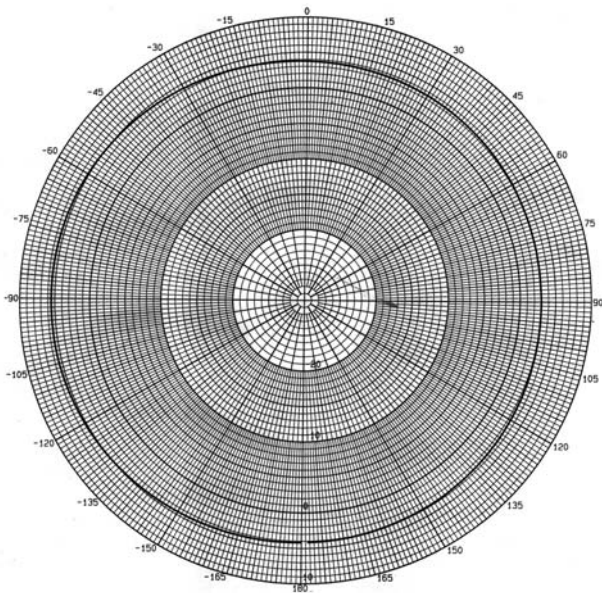

# LMW-UMB-3C2C

Low Profile Mobile Wideband Antenna  
800-2200 MHz

**LMW Series @ 850 MHz – Elevation Plot**

**LMW Series @ 1900 MHz – Elevation Plot**

**LMR Series @ 850 MHz – Azimuth Plot**

**LMR Series @ 1900 MHz – Azimuth Plot**