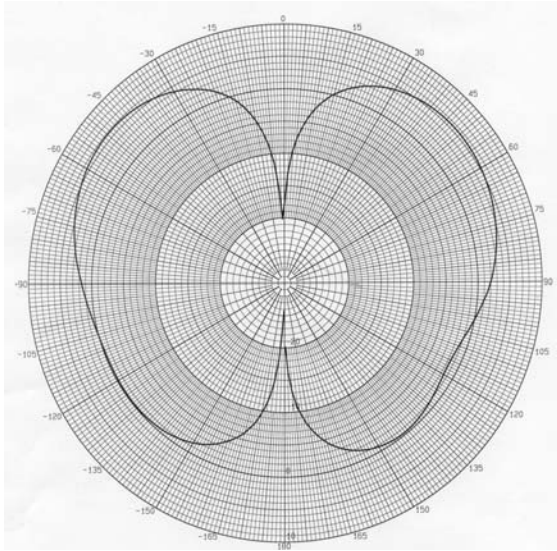

# LMW-UMB-3C2C

Low Profile Mobile Wideband Antenna  
800-2200 MHz

**LMW Series @ 850 MHz – Elevation Plot**

**LMW Series @ 1900 MHz – Elevation Plot**

**LMR Series @ 850 MHz – Azimuth Plot**

**LMR Series @ 1900 MHz – Azimuth Plot**