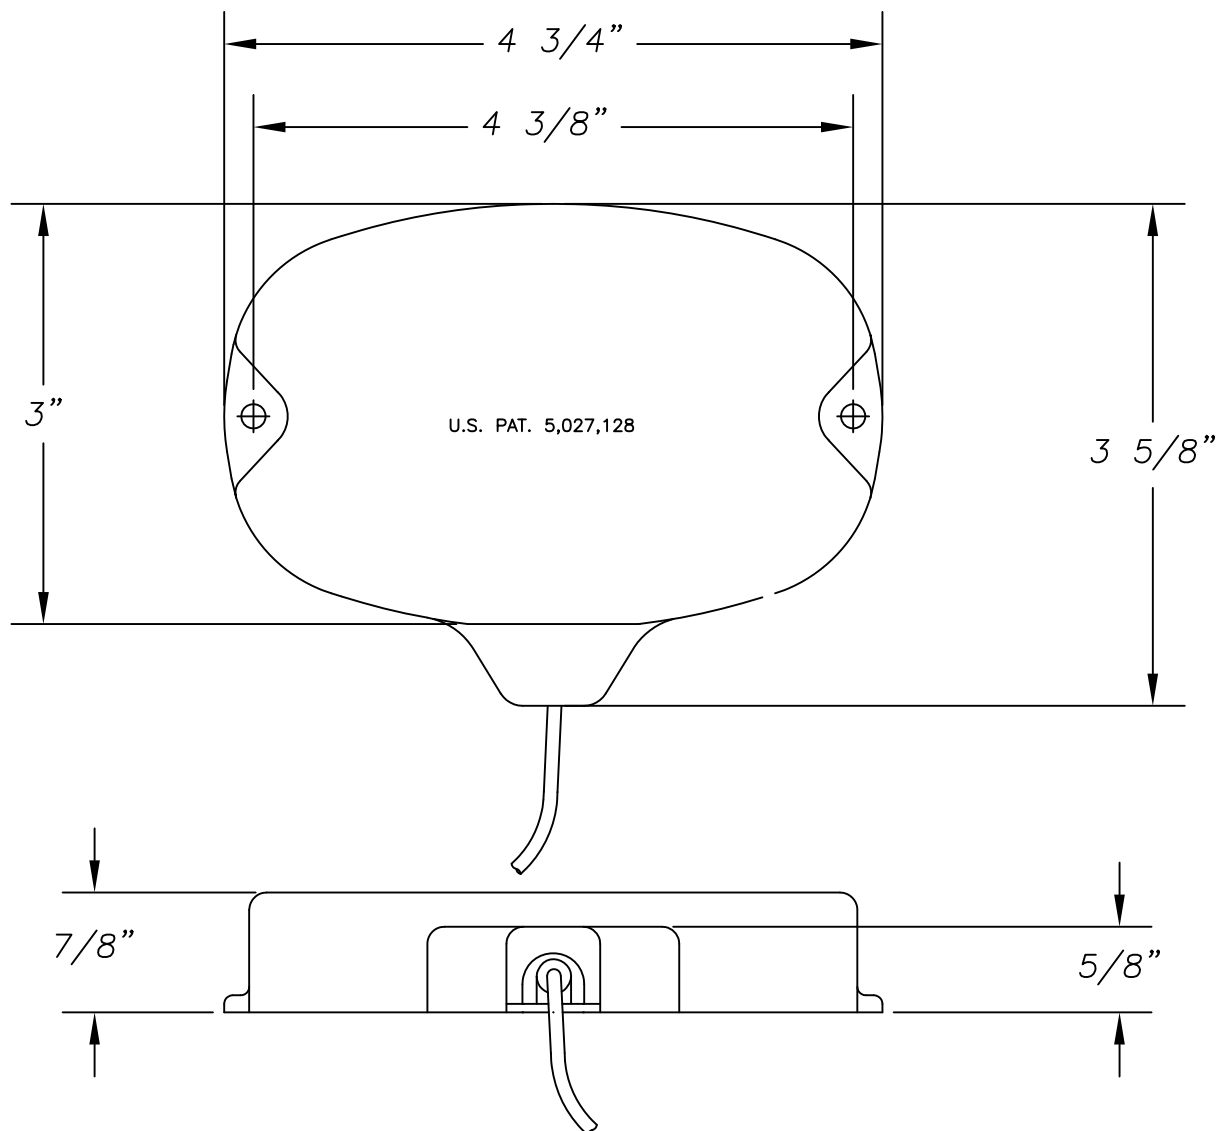

Covert Dual Band Antenna

CVO-837/1900

CVO-900/1900

CVO-925/1900

MOBILE MARK®
COMMUNICATIONS ANTENNAS

3900-B RIVER ROAD, SCHILLER PARK, IL 60176
PHONE: (847) 671-6690 * FAX (847) 671-6715
VISIT OUR WEBSITE AT WWW.MOBILEMARK.COM

Antenna Specifications:

Frequencies: — CVO-837/1900 (804-870/1850-1990 MHz) (Nextel/PCS or GPRS)
— CVO-900/1900 (824-894/1850-1990 MHz) (Cellular/PCS or GPRS)
— CVO-925/1900 (870-960/1850-1990 MHz) (Mobitex & ISM/PCS or GPRS)

Cellular/PCS Gain: ————— Unity
Radome Material: ————— Black ABS Plastic
Nominal Impedance: ————— 50 OHM
Maximum Power: ————— 5 Watts (800/900 MHz Band)
Connector: ————— Variety of configurations available
VSWR ————— 2:1 max over all bands
Mount: ————— Mounting Tape and Mounting Bolts
Cable: ————— 15 ft. RG-58 Cable
Temperature: ————— -30C to +80C

EDN #217